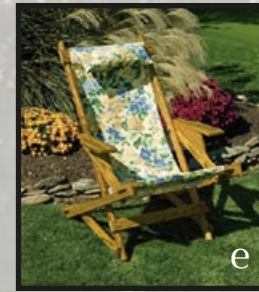

Fabric Colors Available as Shown!

Fold for compact storage!

Beach Rockers Available in 9 Different Colors and 2 Different Sizes!