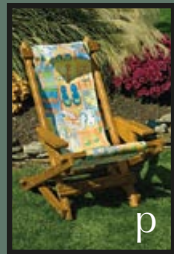

Child Beach Rockers