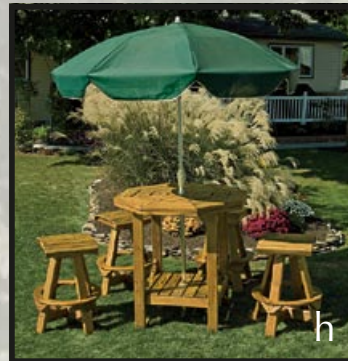

# Patio Table Sets with New Swivel Chairs!

- a Horse Design Patio Table Set
- b Eagle Design Patio Table Set
- c Bear Design Patio Table Set
- d Deer Design Patio Table Set
- e Light House Design Patio Table Set
- f Pine Tree Design Patio Table Set
- g Plain Patio Table Set
- h Patio Table Set without backs

- l** Adirondack Folding Chair with Ottoman
- m** Planter Birdfeeder with Suet Cages
- n** Hanging Feeders
- o-p** Child Beach Rockers

Hammock with Frame - available in 9 colors

All Furniture Available Stained & Sealed or Unfinished