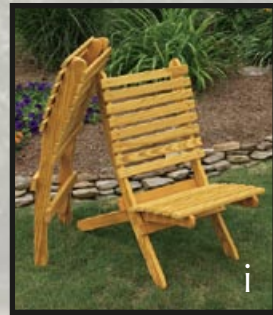

Child Beach Rockers