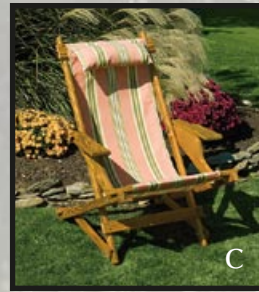

Fabric Colors Available as Shown!

Fold for compact storage!

Beach Rockers Available in 9 Different Colors and 2 Different Sizes!